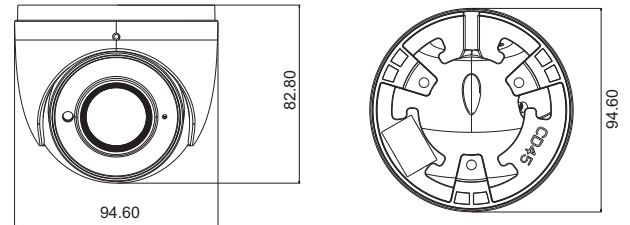

### SPECIFICATIONS

Model	TD-7584AE1
<b>Specifications</b>	
<b>Camera</b>	
Image Sensor	1 / 2.5 "CMOS
Resolution	8MP
Image Size	3840x2160
Video Output	AHD / TVI / CVI / CVBS
Image System	PAL / NTSC
Electronic Shutter	Auto
IR Distance	20 ~ 30 m
Frame Rate	15fps
Min. Illumination	Color : 0.01 lux@F1.2, AGC ON; B/W : 0 lux with IR
Lens	3.6 mm ( 2.8 mm optional )
Lens Mount	M12
S / N Ratio	≥52dB ( AGC OFF )
Ingress Protection	IP 67
<b>Functions</b>	
Function Control	OSD ( COC Control )
Day & Night	ICR
Digital WDR	No
3D NR	Yes
AGC	No
Auto White Balance	Yes
BLC	Yes
Defog	No
LSC	No
Saturation	Yes
Sharpness	Yes
Contrast	Yes
Smart IR	Yes
Image Setting	Yes
Defect Correction	Auto
Language	11 languages
Angle Adjustment	Pan: 0°~360°; Tilt: 0°~75°; Rotation: 0°~360°
<b>Others</b>	
Power Supply	DC12V ( ± 10% )
Power Consumption	IR OFF : < 2W; IR ON : < 4.5W
Working Environment	- 30 °C ~ 50 °C, 10 % ~ 90 % ( relative humidity )
Dimensions ( mm )	Φ 94.6 x 82.8
Weight ( net )	Approx. 0.39KG

### DIMENSIONS